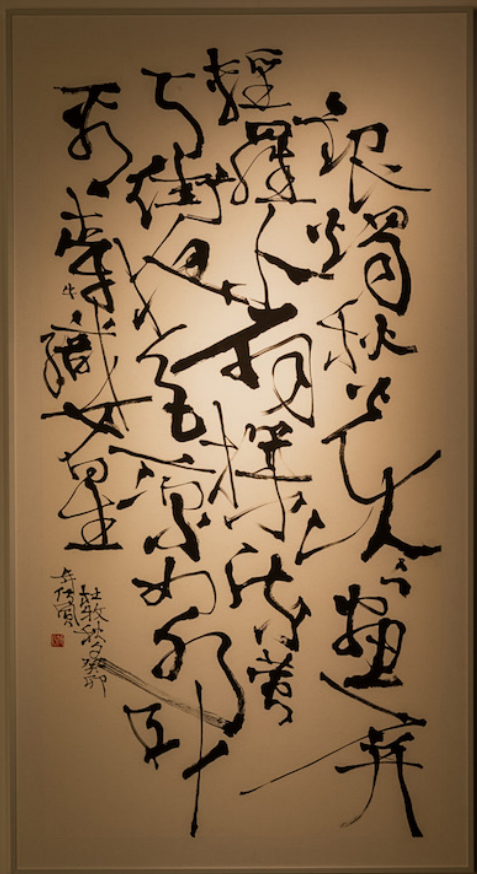

Red Flowers
68 x 68cm
Watercolor on paper

Du Mu Qiu Xi
138 x 70cm
Calligraphy