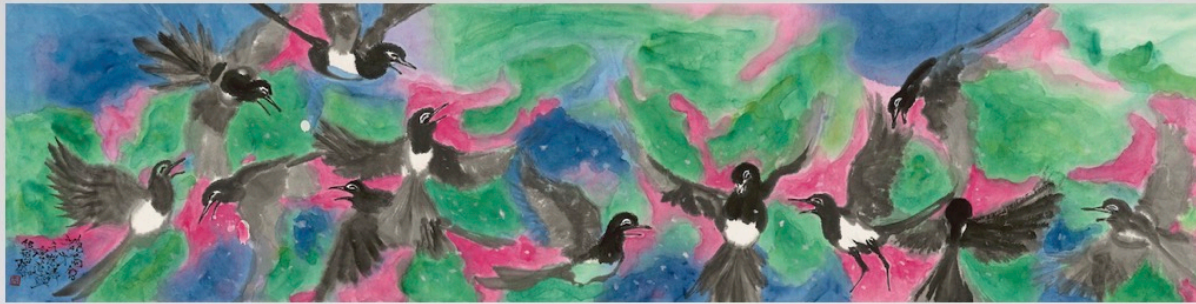

The Plum Blossom Grove
137 x 59cm
Watercolor on paper